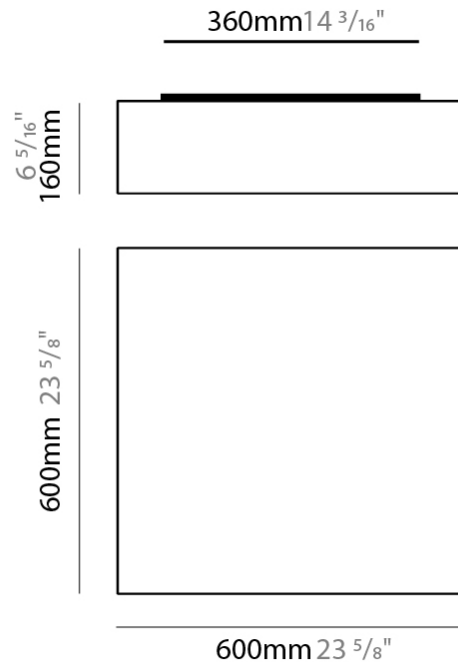

PROJECT	_____
TYPE	_____
SPECIFIER	_____
QUANTITY	_____
DATE	_____

WEDGE SURFACE

D112034

base number

1. To build a product code in our configurator select the specify button on the base model # product page
2. To build a manual product code on this datasheet choose from the options listed below in blue font and add the suffix to the base model #

GENERAL

Series: Wedge
Brand: Ole
Division: Design
Mounting Type: Surface
Mounting Location: Wall / Ceiling
Subcategory: Ambient

PHYSICAL

Shape: Square
Length (mm): 600
Length (in): 23 ⁵/₈
Width (mm): 600
Width (in): 23 ⁵/₈
Height (mm): 160
Height (in): 6 ⁵/₁₆
Light Distribution: Omnidirectional
Weight (kg): 2.7
Weight (lbs): 5.9
Diffuser: Elastic Fabric - Optical White
Fixture Finish: WHI
Holder Finish: White
Fixture Material: Metal / Elastic Fabric

ELECTRICAL

Number of Lamps: 4
Lamp Type: LED Retrofit
Lamp Shape: A19
Bulb Included: Bulb Not Included
Max. Wattage Per Lamp (W): 15
Lamp Base: E26
Input Voltage (V): 120
Upon Request: 277Vac / GU24

LED

OPTICAL

RATINGS AND CERTIFICATIONS

Certified By: Certified for North American Standards
IP rating: IP20